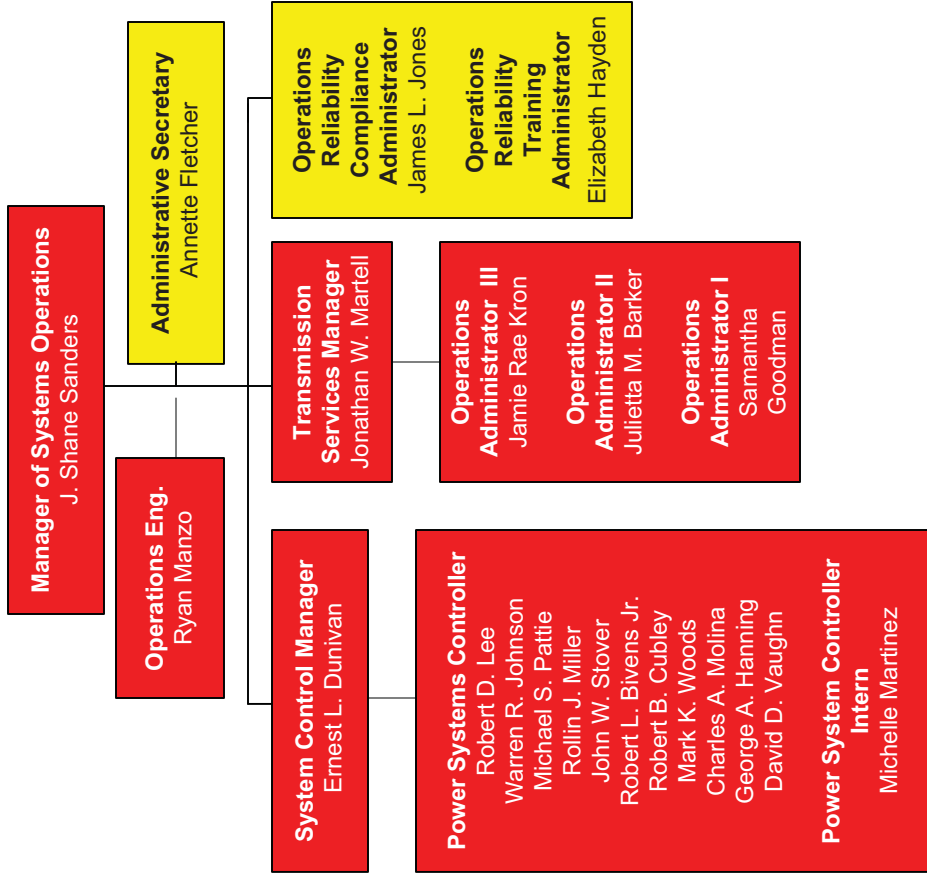

Southwest Transmission Cooperative, Inc.

SWTC
Employee Count – 43
Vacancies - 2

Southwest Transmission Cooperative, Inc. Transmission O&M

System Operations

Transmission Engineering