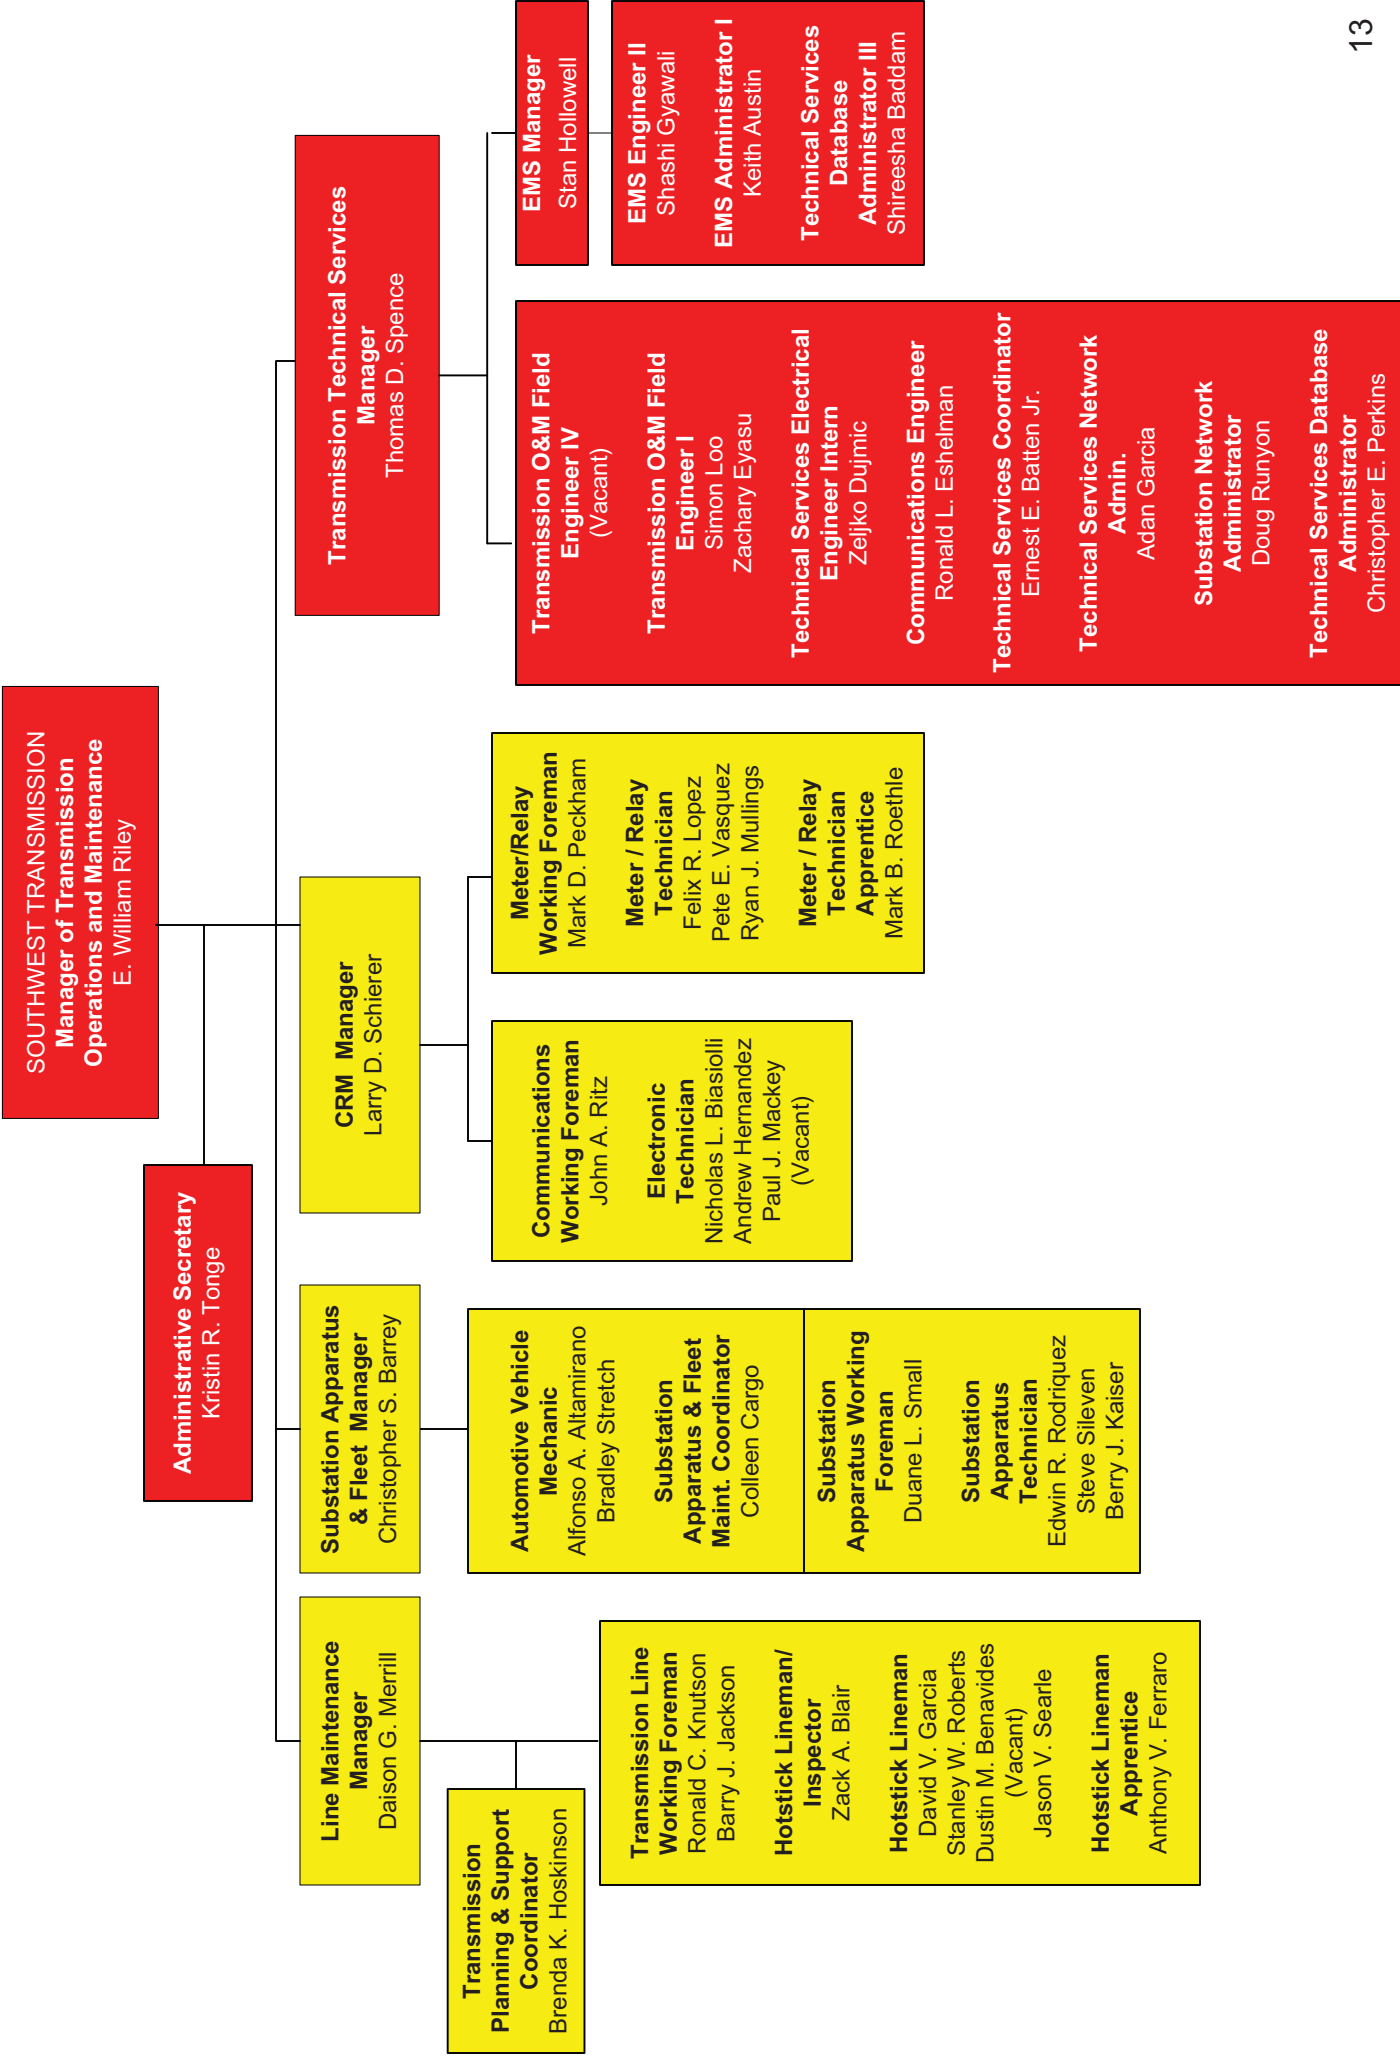

Southwest Transmission Cooperative, Inc.

SWTC
Employee Count – 43
Vacancies - 2

Southwest Transmission Cooperative, Inc. Transmission O&M

System Operations

Transmission Engineering