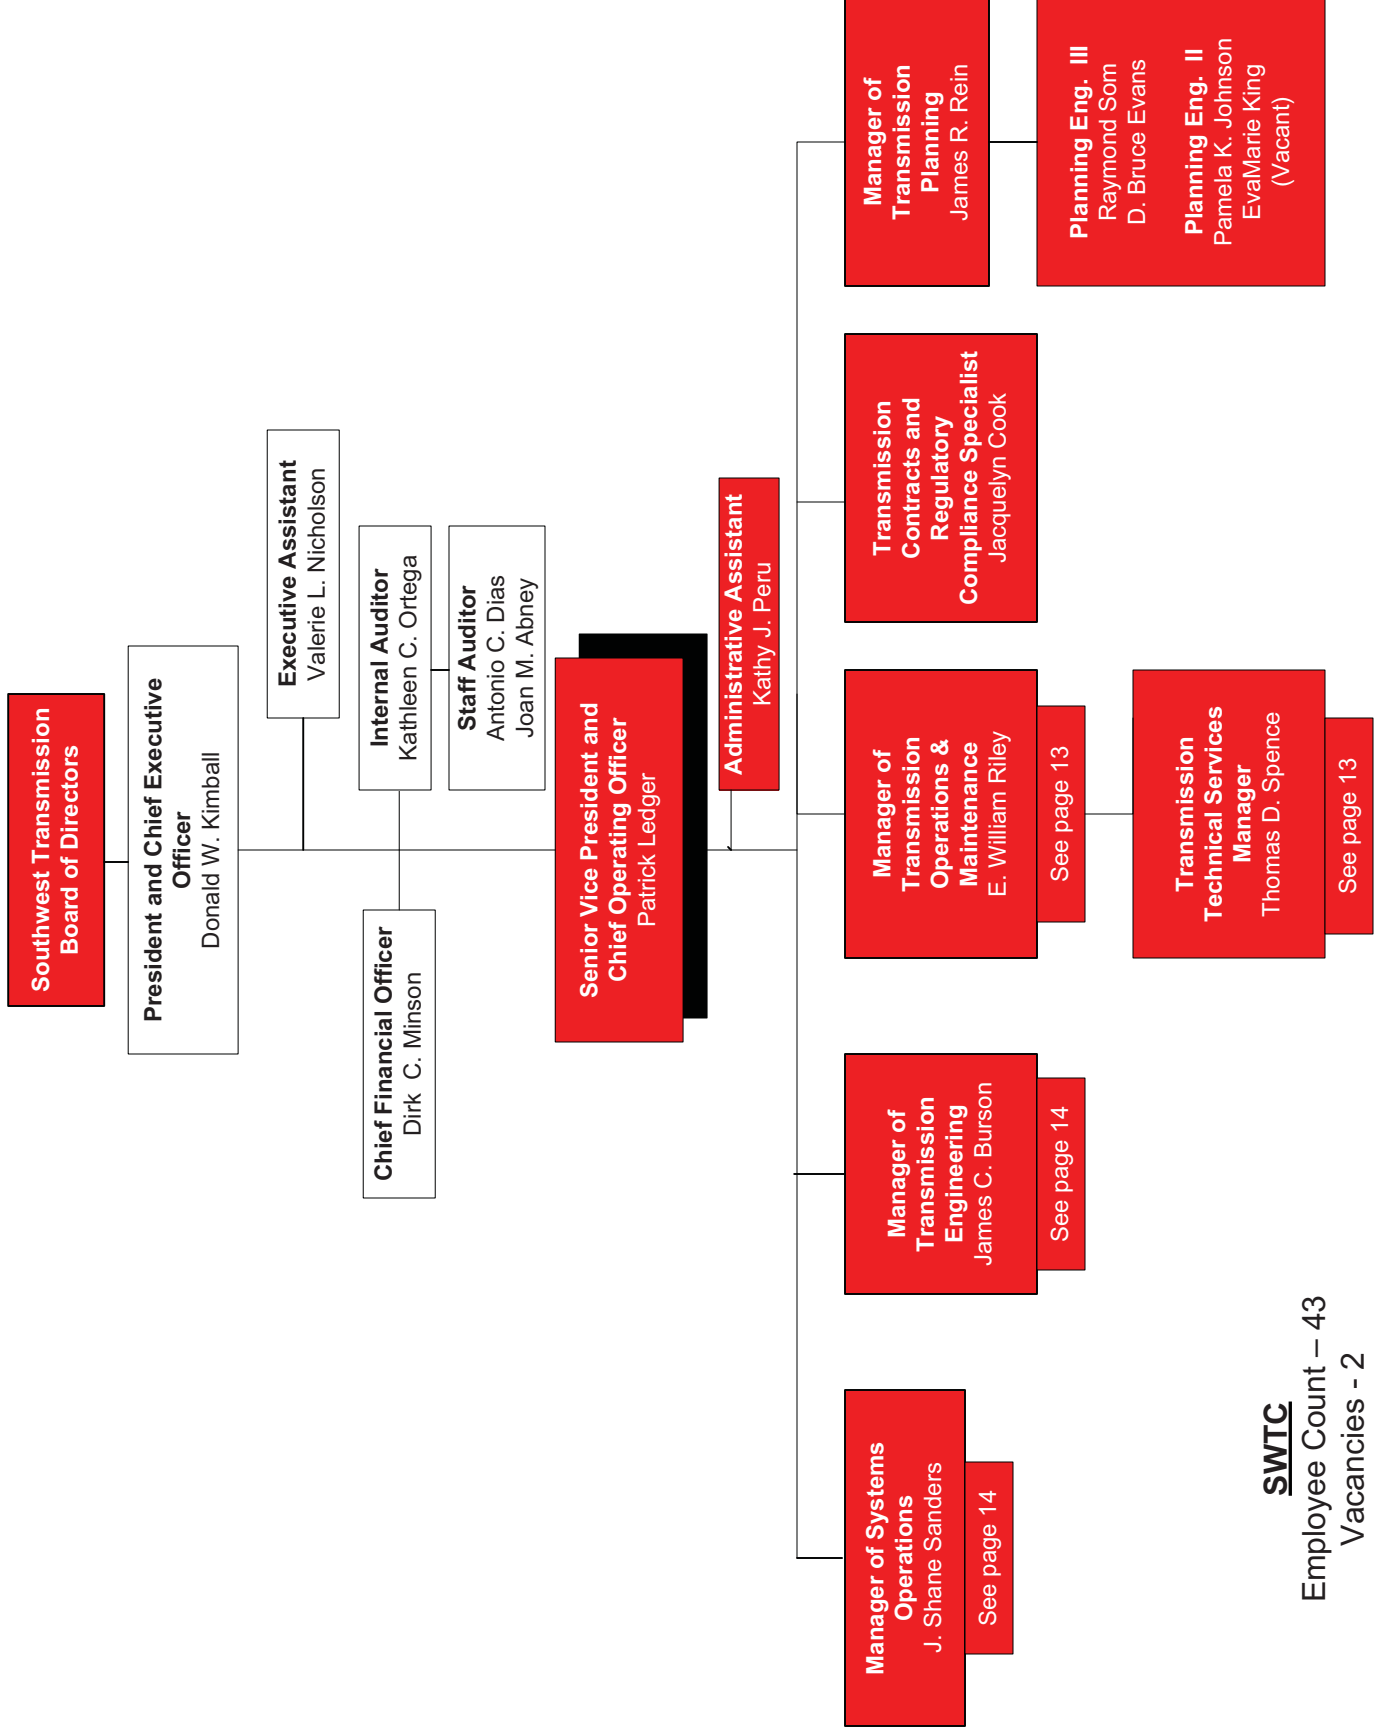

Southwest Transmission Cooperative, Inc.

SWTC
Employee Count – 43
Vacancies - 2

Southwest Transmission Cooperative, Inc. Transmission O&M

System Operations

Transmission Engineering