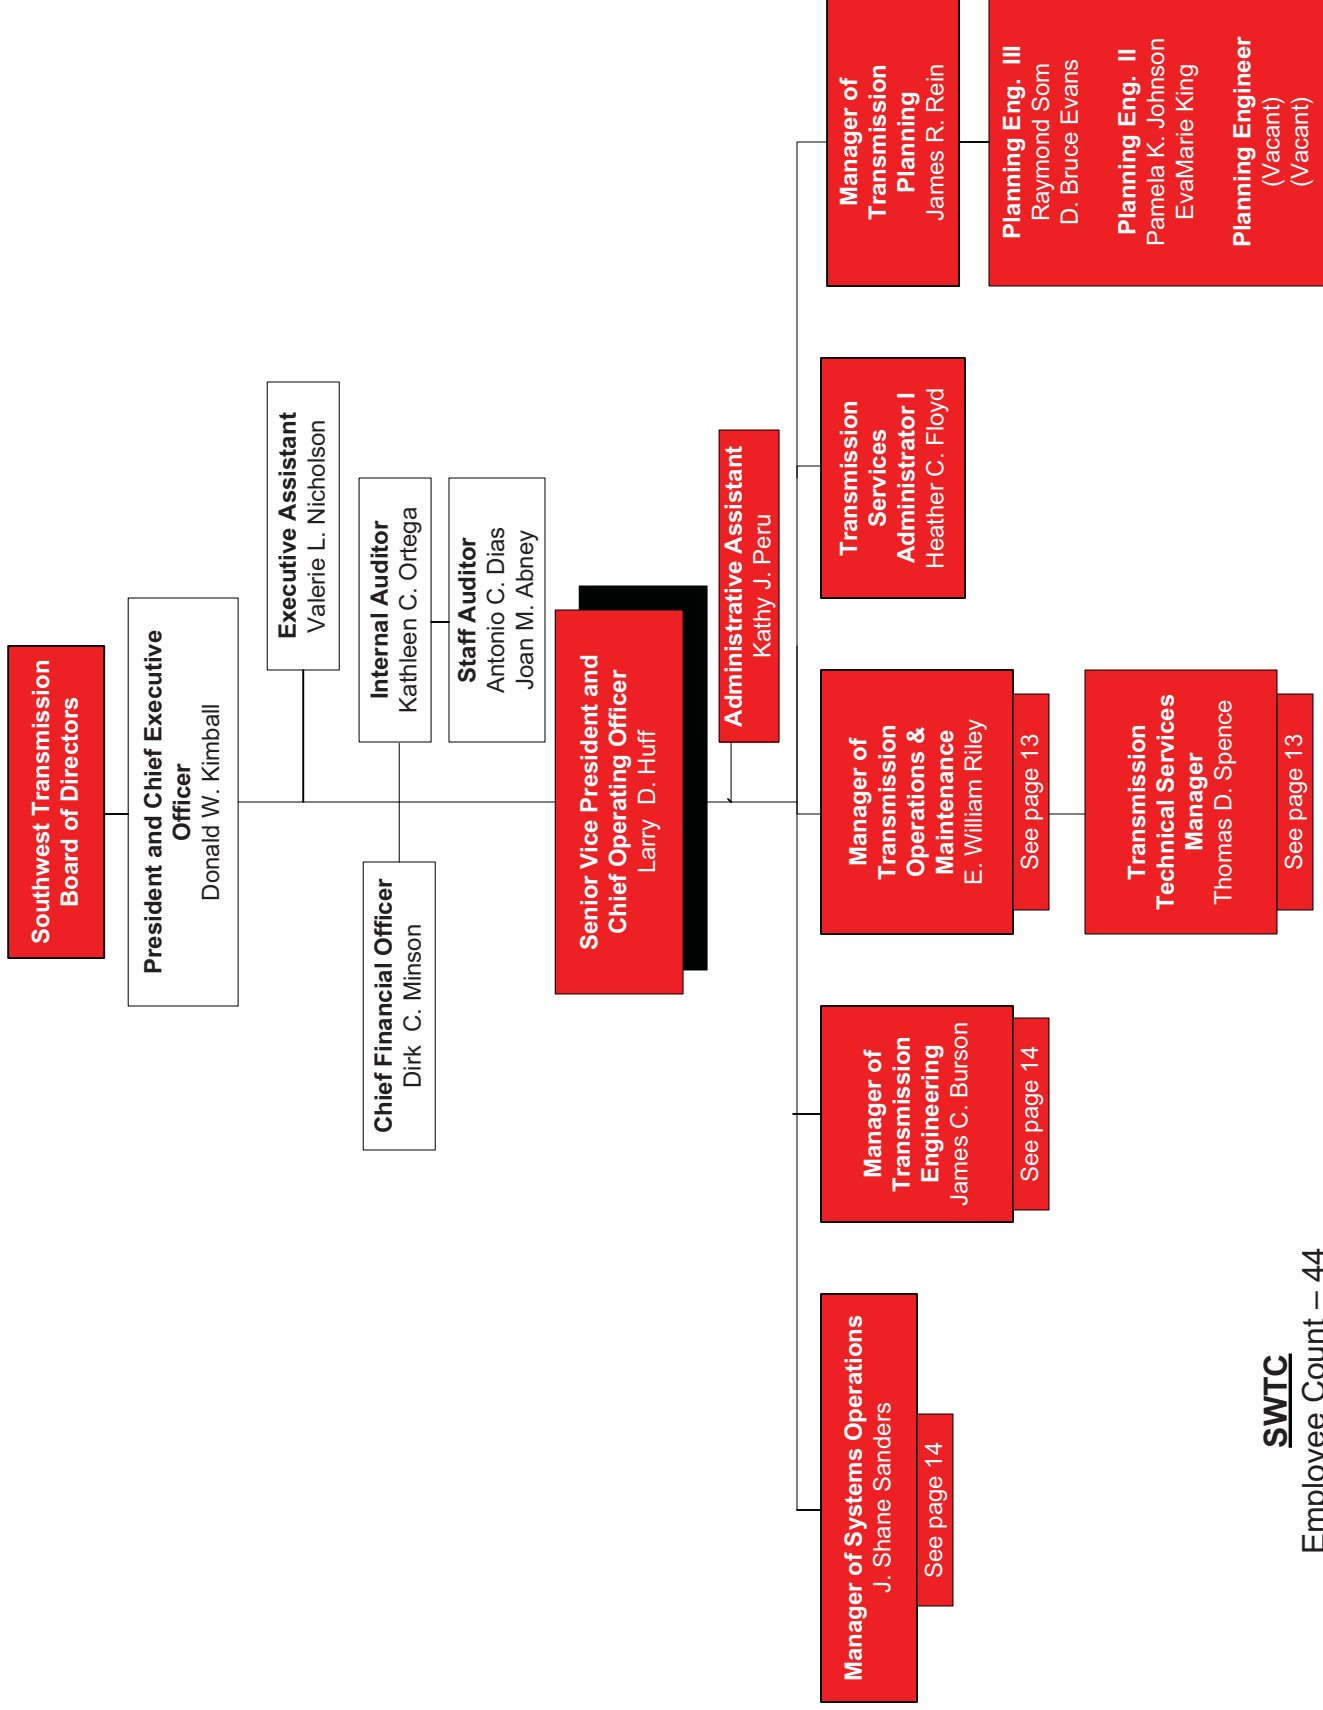

Southwest Transmission Cooperative, Inc.

SWTC
Employee Count – 44
Vacancies - 6

Southwest Transmission Cooperative, Inc. Transmission O&M

System Operations

Transmission Engineering