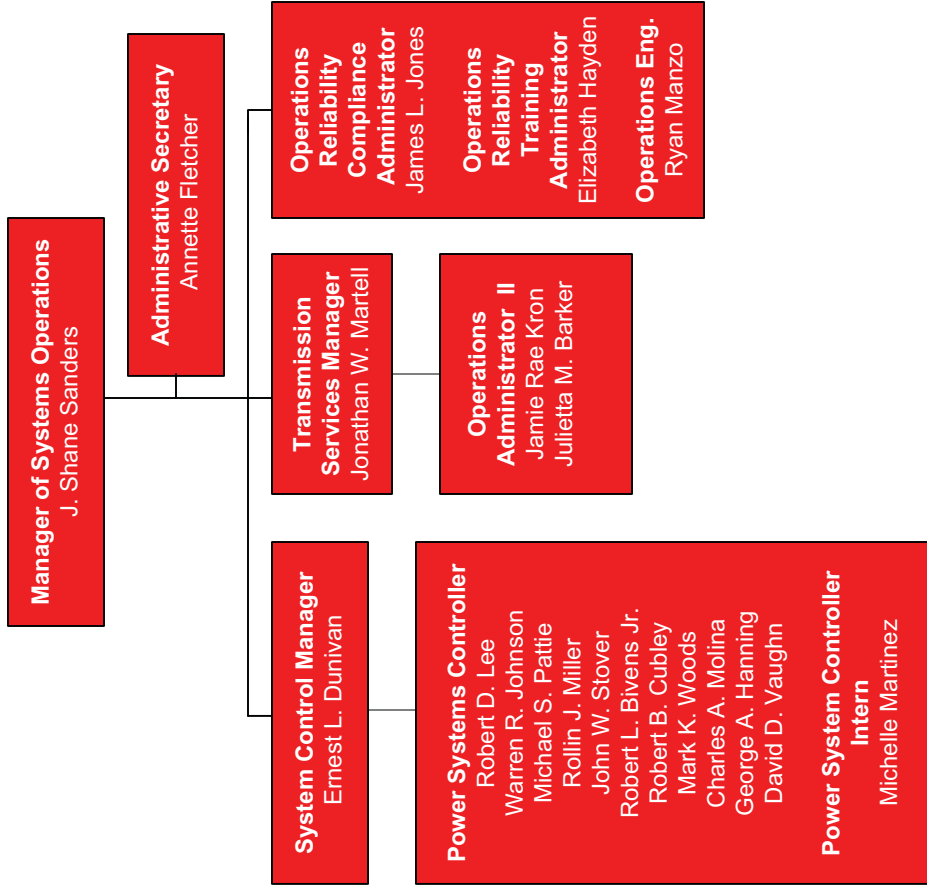

Southwest Transmission Cooperative, Inc.

SWTC
Employee Count – 44
Vacancies - 6

Southwest Transmission Cooperative, Inc. Transmission O&M

System Operations

Transmission Engineering