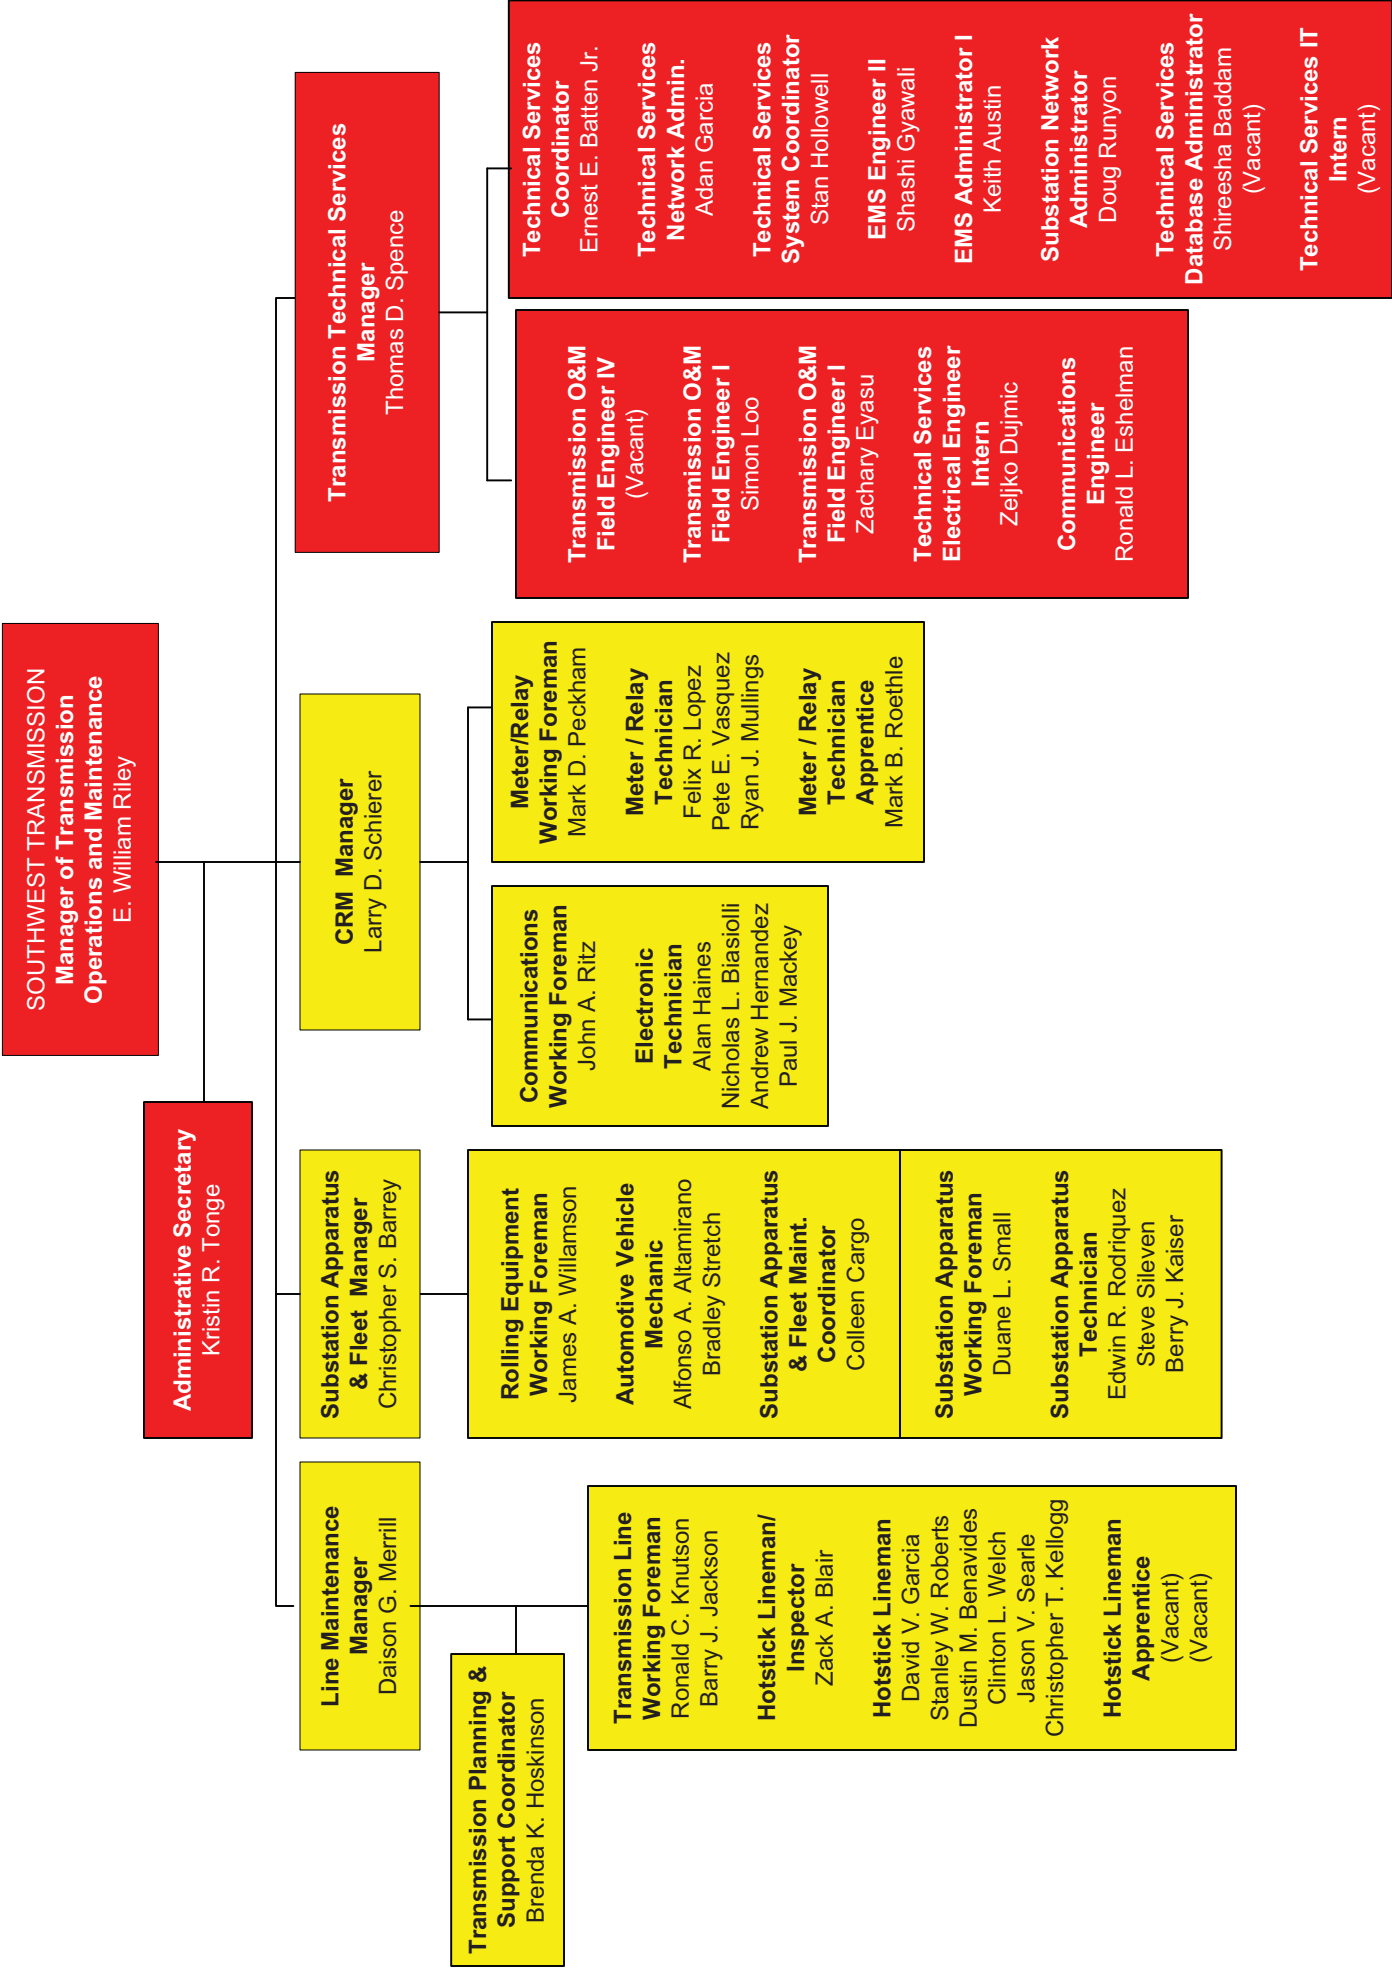

Southwest Transmission Cooperative, Inc.

SWTC
Employee Count – 44
Vacancies - 6

Southwest Transmission Cooperative, Inc. Transmission O&M

System Operations

Transmission Engineering