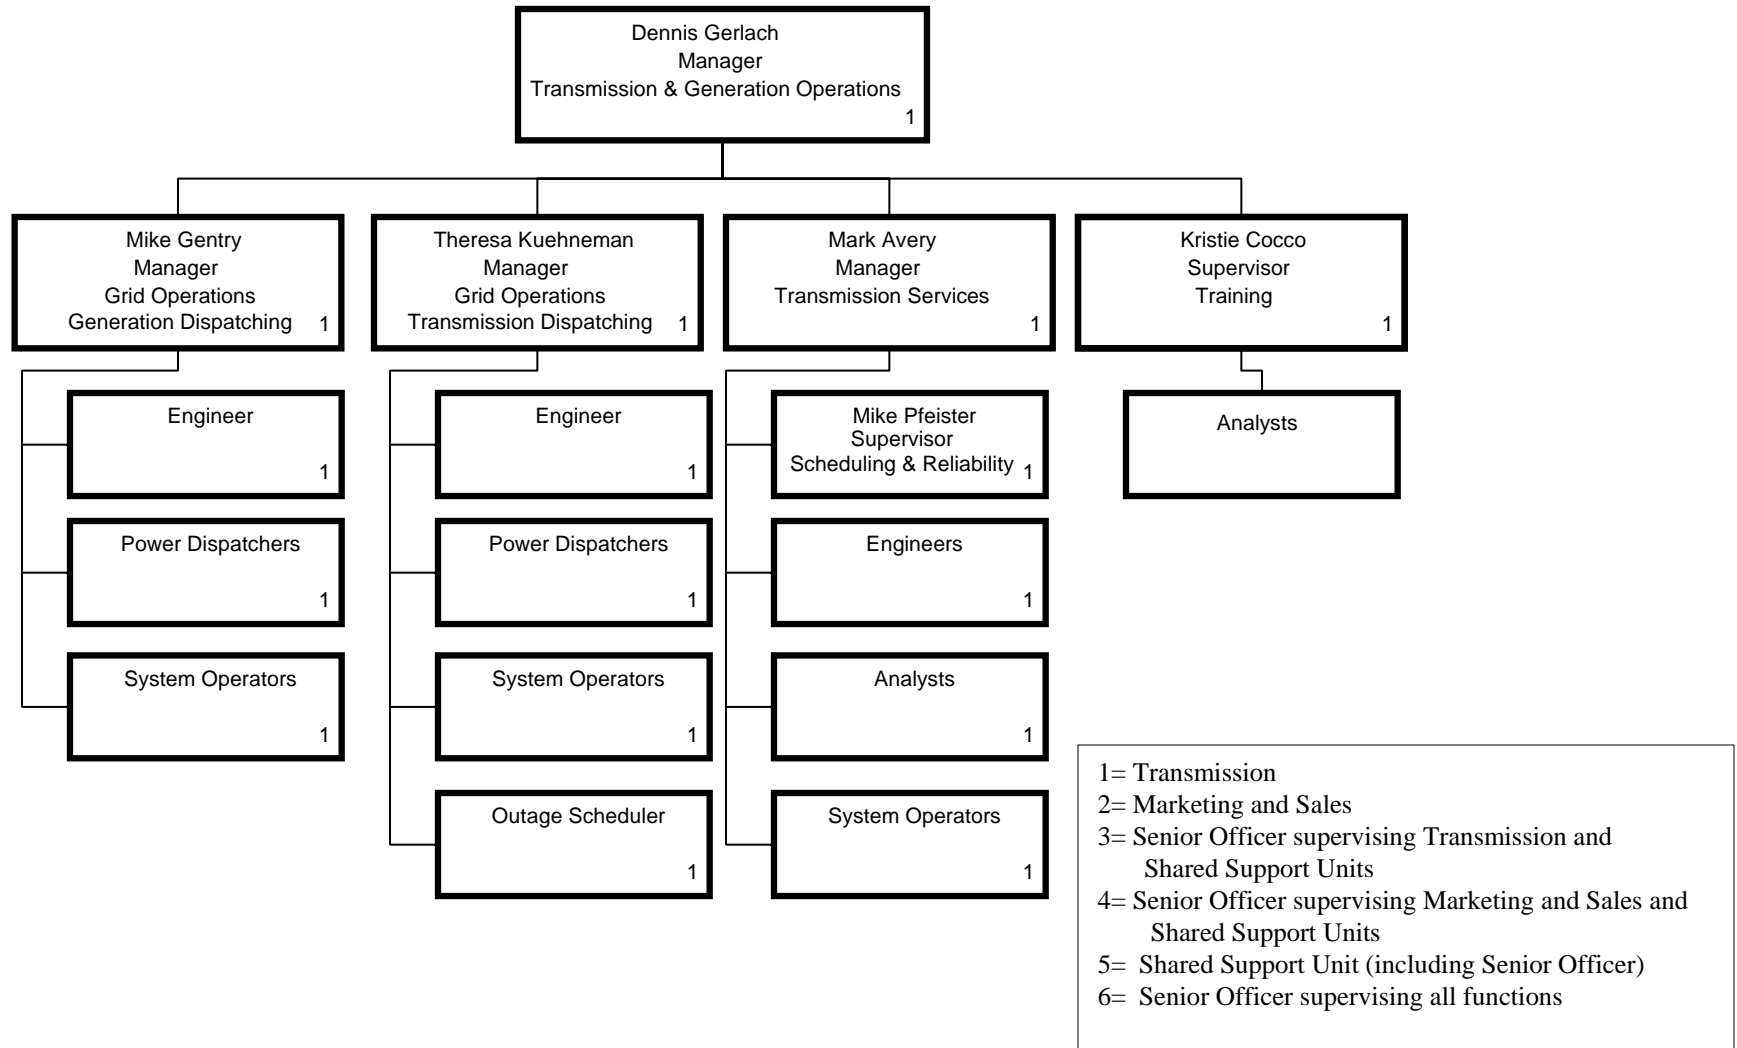

Salt River Project Executive Management

1= Transmission
 2= Marketing and Sales
 3= Senior Officer supervising Transmission and Shared Support Units
 4= Senior Officer supervising Marketing and Sales and Shared Support Units
 5= Shared Support Unit (including Senior Officer)
 6= Senior Officer supervising all functions

Salt River Project

Power, Construction & Engineering Services

Salt River Project System Operations

Salt River Project

Chart A

Salt River Project

Commercial & Customer Services

- 1= Transmission
- 2= Marketing and Sales
- 3= Senior Officer supervising Transmission and Shared Support Units
- 4= Senior Officer supervising Marketing and Sales and Shared Support Units
- 5= Shared Support Unit (including Senior Officer)
- 6= Senior Officer supervising all functions

Salt River Project

Chart B

- 1= Transmission
- 2= Marketing and Sales
- 3= Senior Officer supervising Transmission and Shared Support Units
- 4= Senior Officer supervising Marketing and Sales and Shared Support Units
- 5= Shared Support Unit (including Senior Officer)
- 6= Senior Officer supervising all functions