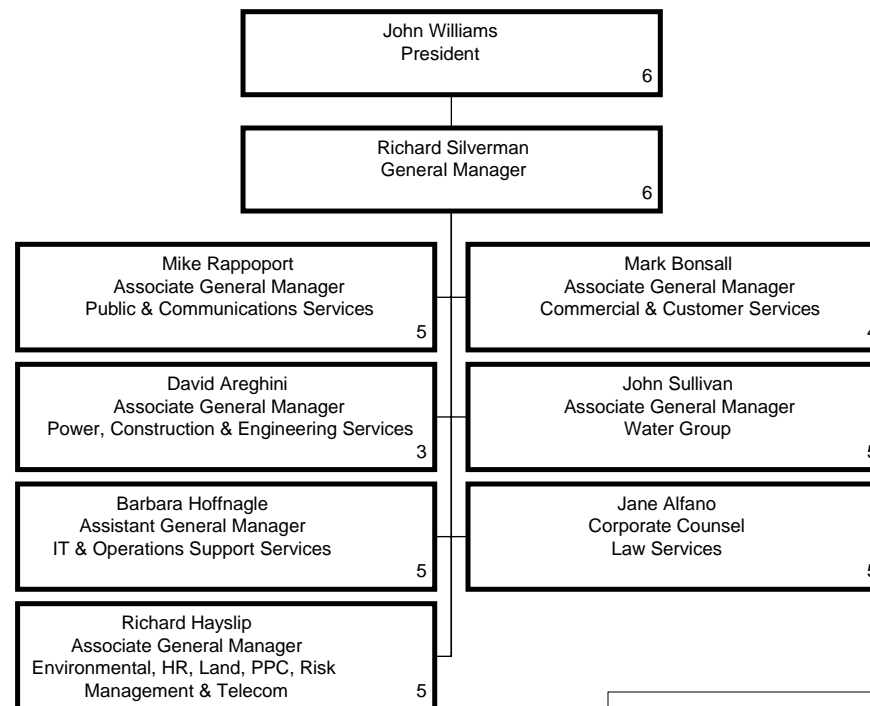

Salt River Project Executive Management

1= Transmission
 2= Marketing and Sales
 3= Senior Officer supervising Transmission and Shared Support Units
 4= Senior Officer supervising Marketing and Sales and Shared Support Units
 5= Shared Support Unit (including Senior Officer)
 6= Senior Officer supervising all functions

Salt River Project

Power, Construction & Engineering Services

Salt River Project System Operations

Salt River Project

Chart A

Salt River Project

Commercial & Customer Services

- 1= Transmission
- 2= Marketing and Sales
- 3= Senior Officer supervising Transmission and Shared Support Units
- 4= Senior Officer supervising Marketing and Sales and Shared Support Units
- 5= Shared Support Unit (including Senior Officer)
- 6= Senior Officer supervising all functions