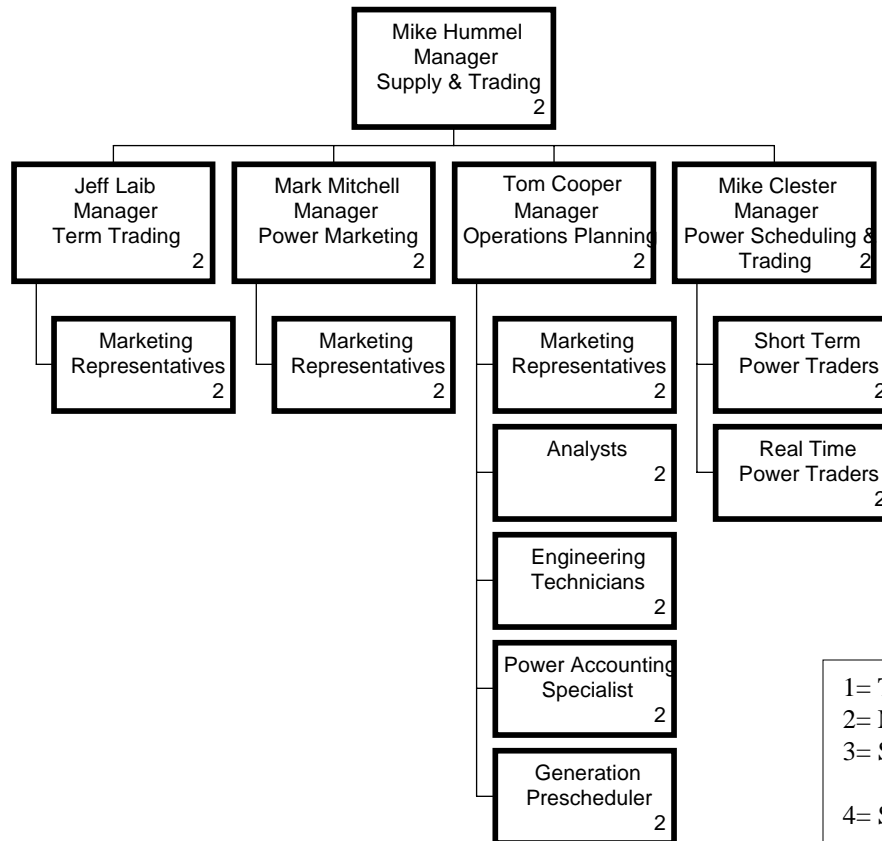

Salt River Project

Power, Construction & Engineering Services

Salt River Project System Operations

Salt River Project

Chart A

Salt River Project

Commercial & Customer Services

- 1= Transmission
- 2= Marketing and Sales
- 3= Senior Officer supervising Transmission and Shared Support Units
- 4= Senior Officer supervising Marketing and Sales and Shared Support Units
- 5= Shared Support Unit (including Senior Officer)
- 6= Senior Officer supervising all functions

Salt River Project

Chart B

- 1= Transmission
- 2= Marketing and Sales
- 3= Senior Officer supervising Transmission and Shared Support Units
- 4= Senior Officer supervising Marketing and Sales and Shared Support Units
- 5= Shared Support Unit (including Senior Officer)
- 6= Senior Officer supervising all functions