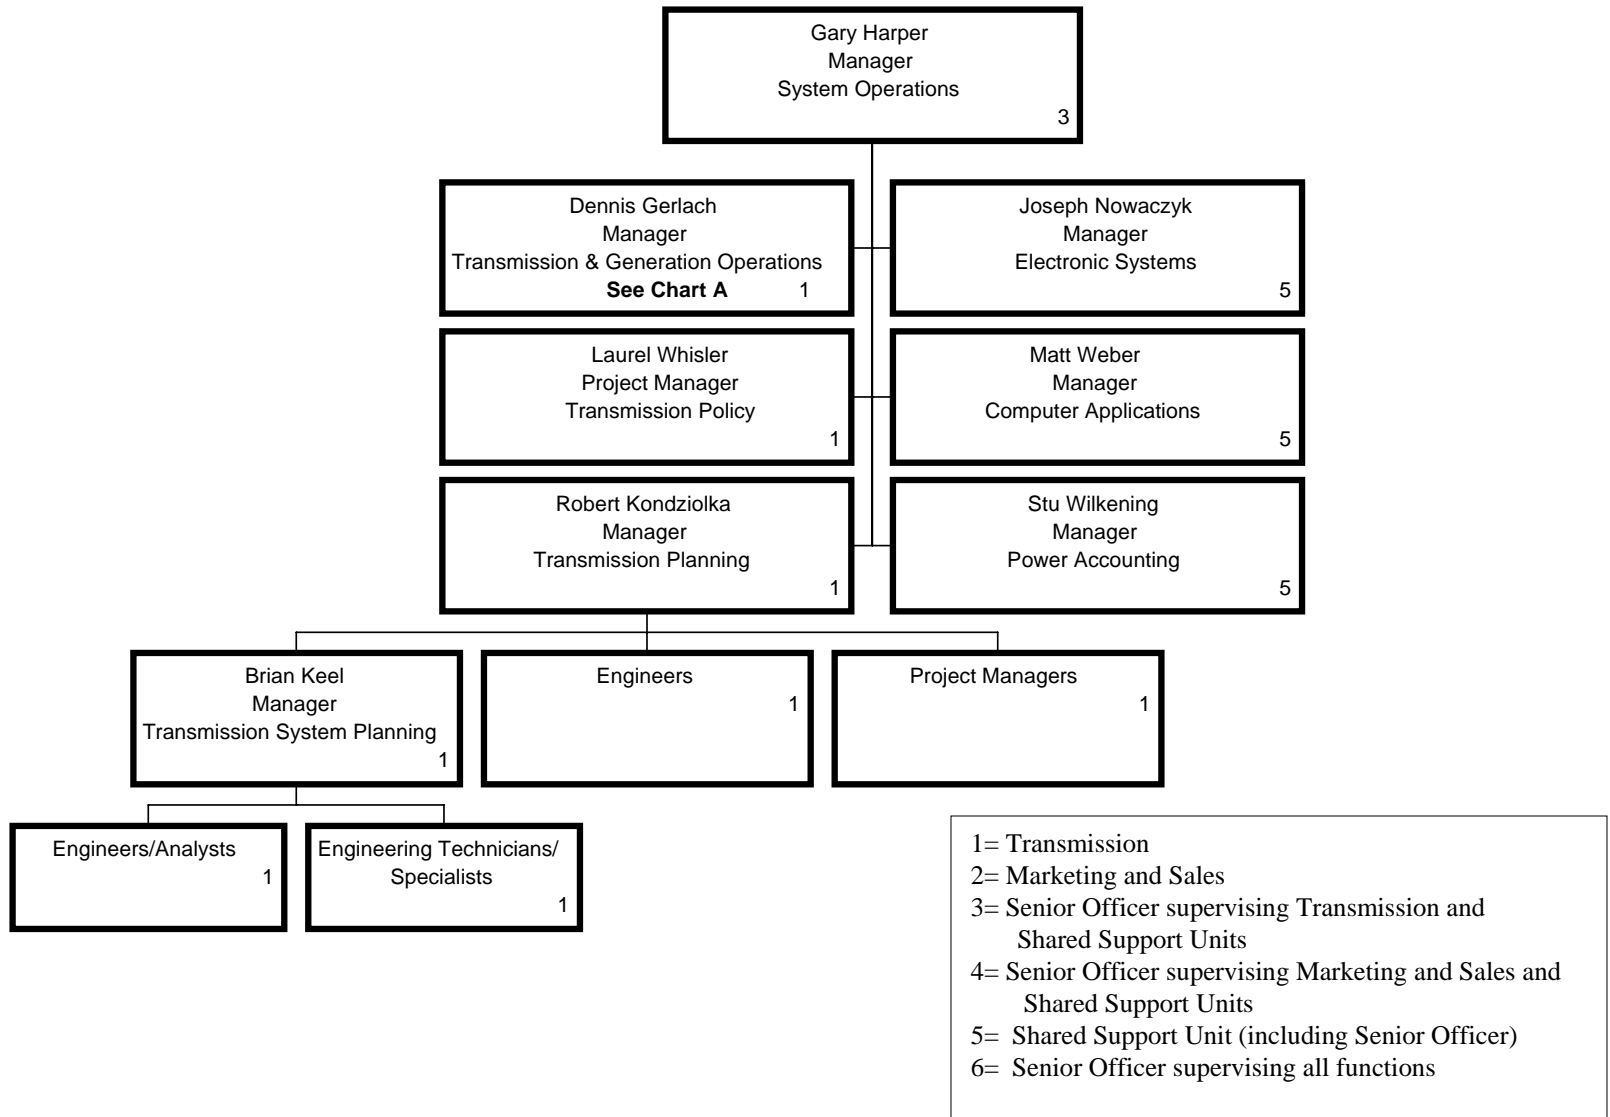

Salt River Project Executive Management

1= Transmission
 2= Marketing and Sales
 3= Senior Officer supervising Transmission and Shared Support Units
 4= Senior Officer supervising Marketing and Sales and Shared Support Units
 5= Shared Support Unit (including Senior Officer)
 6= Senior Officer supervising all functions

Salt River Project

Power, Construction & Engineering Services

Salt River Project System Operations

Salt River Project

Chart A

Salt River Project

Commercial & Customer Services

- 1= Transmission
- 2= Marketing and Sales
- 3= Senior Officer supervising Transmission and Shared Support Units
- 4= Senior Officer supervising Marketing and Sales and Shared Support Units
- 5= Shared Support Unit (including Senior Officer)
- 6= Senior Officer supervising all functions

Salt River Project

Chart B

- 1= Transmission
- 2= Marketing and Sales
- 3= Senior Officer supervising Transmission and Shared Support Units
- 4= Senior Officer supervising Marketing and Sales and Shared Support Units
- 5= Shared Support Unit (including Senior Officer)
- 6= Senior Officer supervising all functions