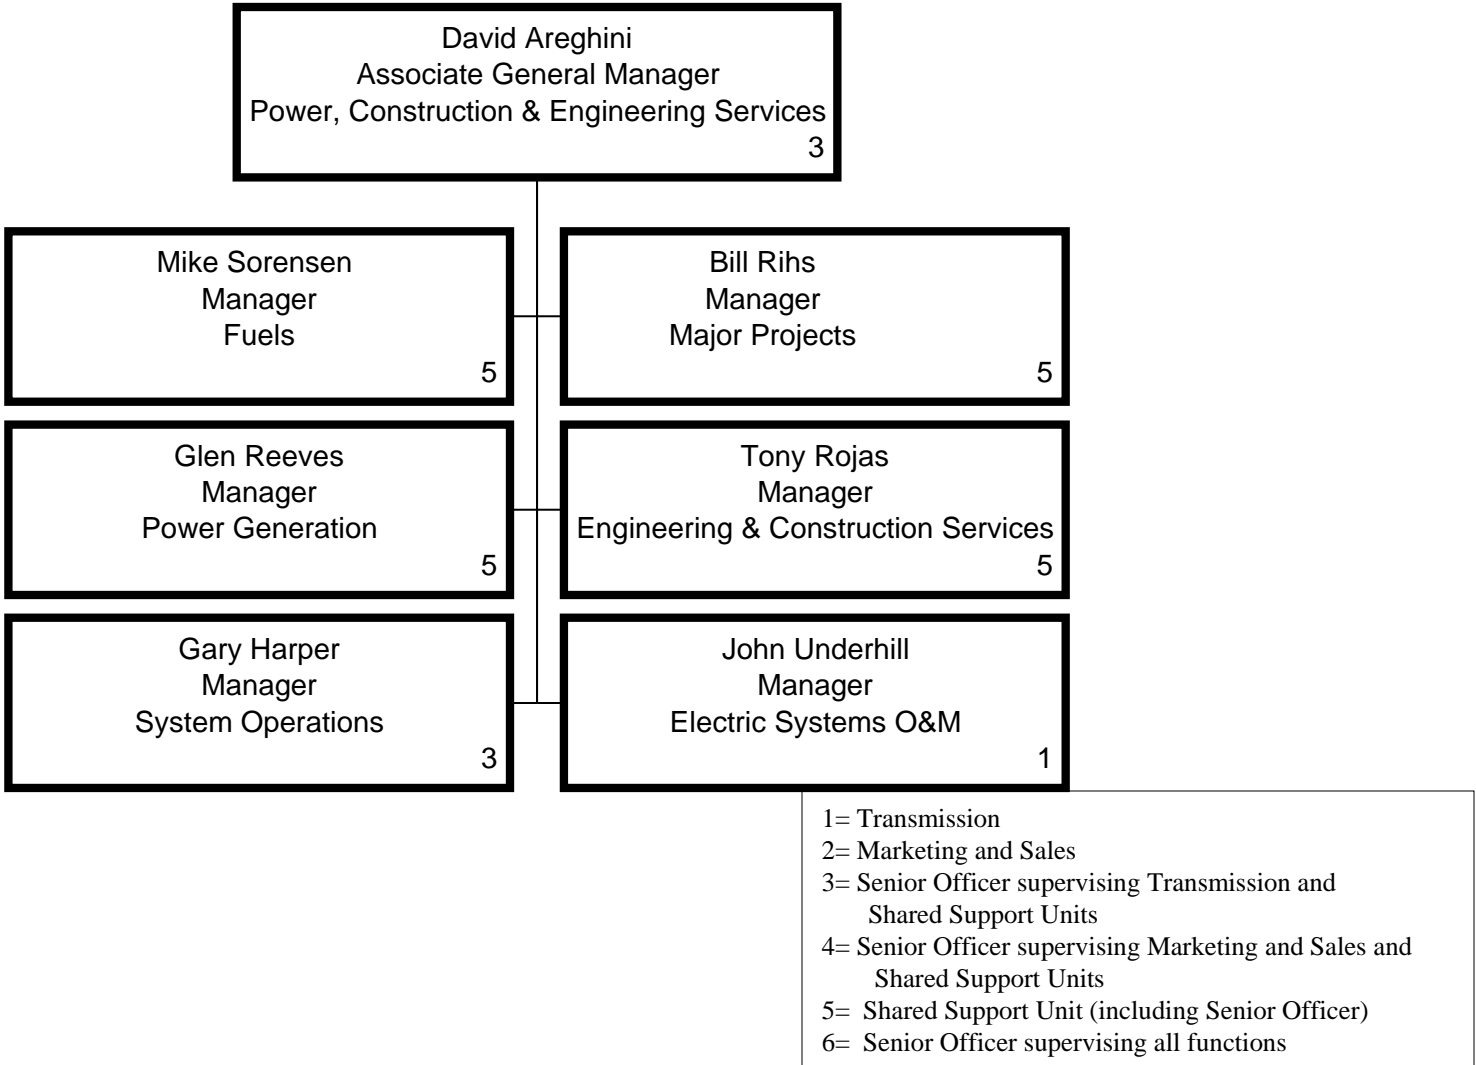

Salt River Project Executive Management

1= Transmission
 2= Marketing and Sales
 3= Senior Officer supervising Transmission and Shared Support Units
 4= Senior Officer supervising Marketing and Sales and Shared Support Units
 5= Shared Support Unit (including Senior Officer)
 6= Senior Officer supervising all functions

Salt River Project

Power, Construction & Engineering Services

Salt River Project System Operations

Salt River Project

Chart A

Salt River Project

Commercial & Customer Services

- 1= Transmission
- 2= Marketing and Sales
- 3= Senior Officer supervising Transmission and Shared Support Units
- 4= Senior Officer supervising Marketing and Sales and Shared Support Units
- 5= Shared Support Unit (including Senior Officer)
- 6= Senior Officer supervising all functions