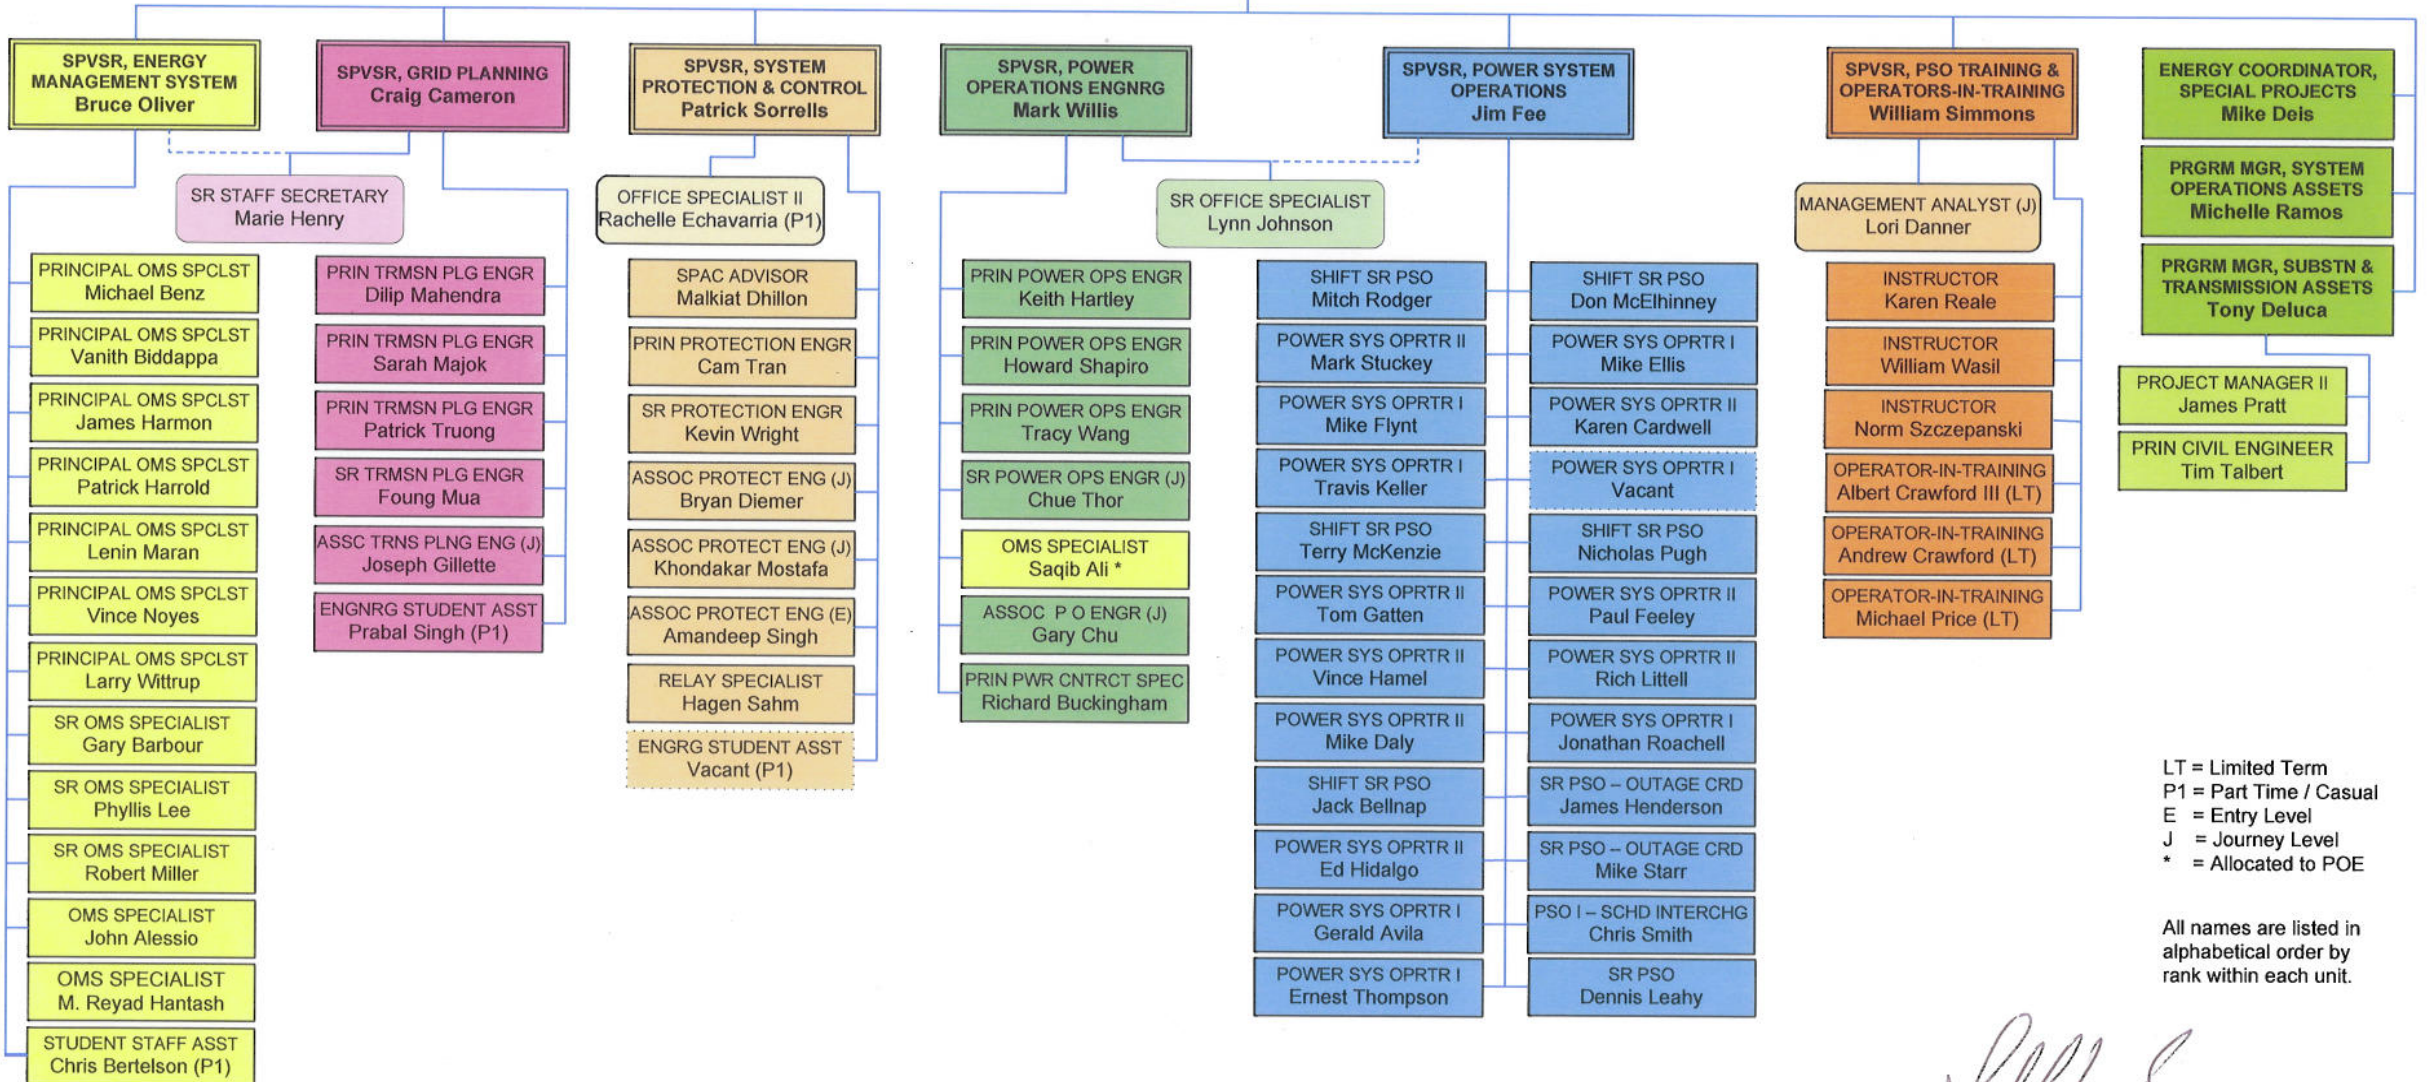

SYSTEM OPERATIONS & RELIABILITY

**DIRECTOR,
SYSTEM OPERATIONS & RELIABILITY**
Vicken Kasarjian

MANAGEMENT ANALYST (J)
Natalie Burns

LT = Limited Term
 P1 = Part Time / Casual
 E = Entry Level
 J = Journey Level
 * = Allocated to POE

All names are listed in alphabetical order by rank within each unit.

Approved:  Date: 12/28/09