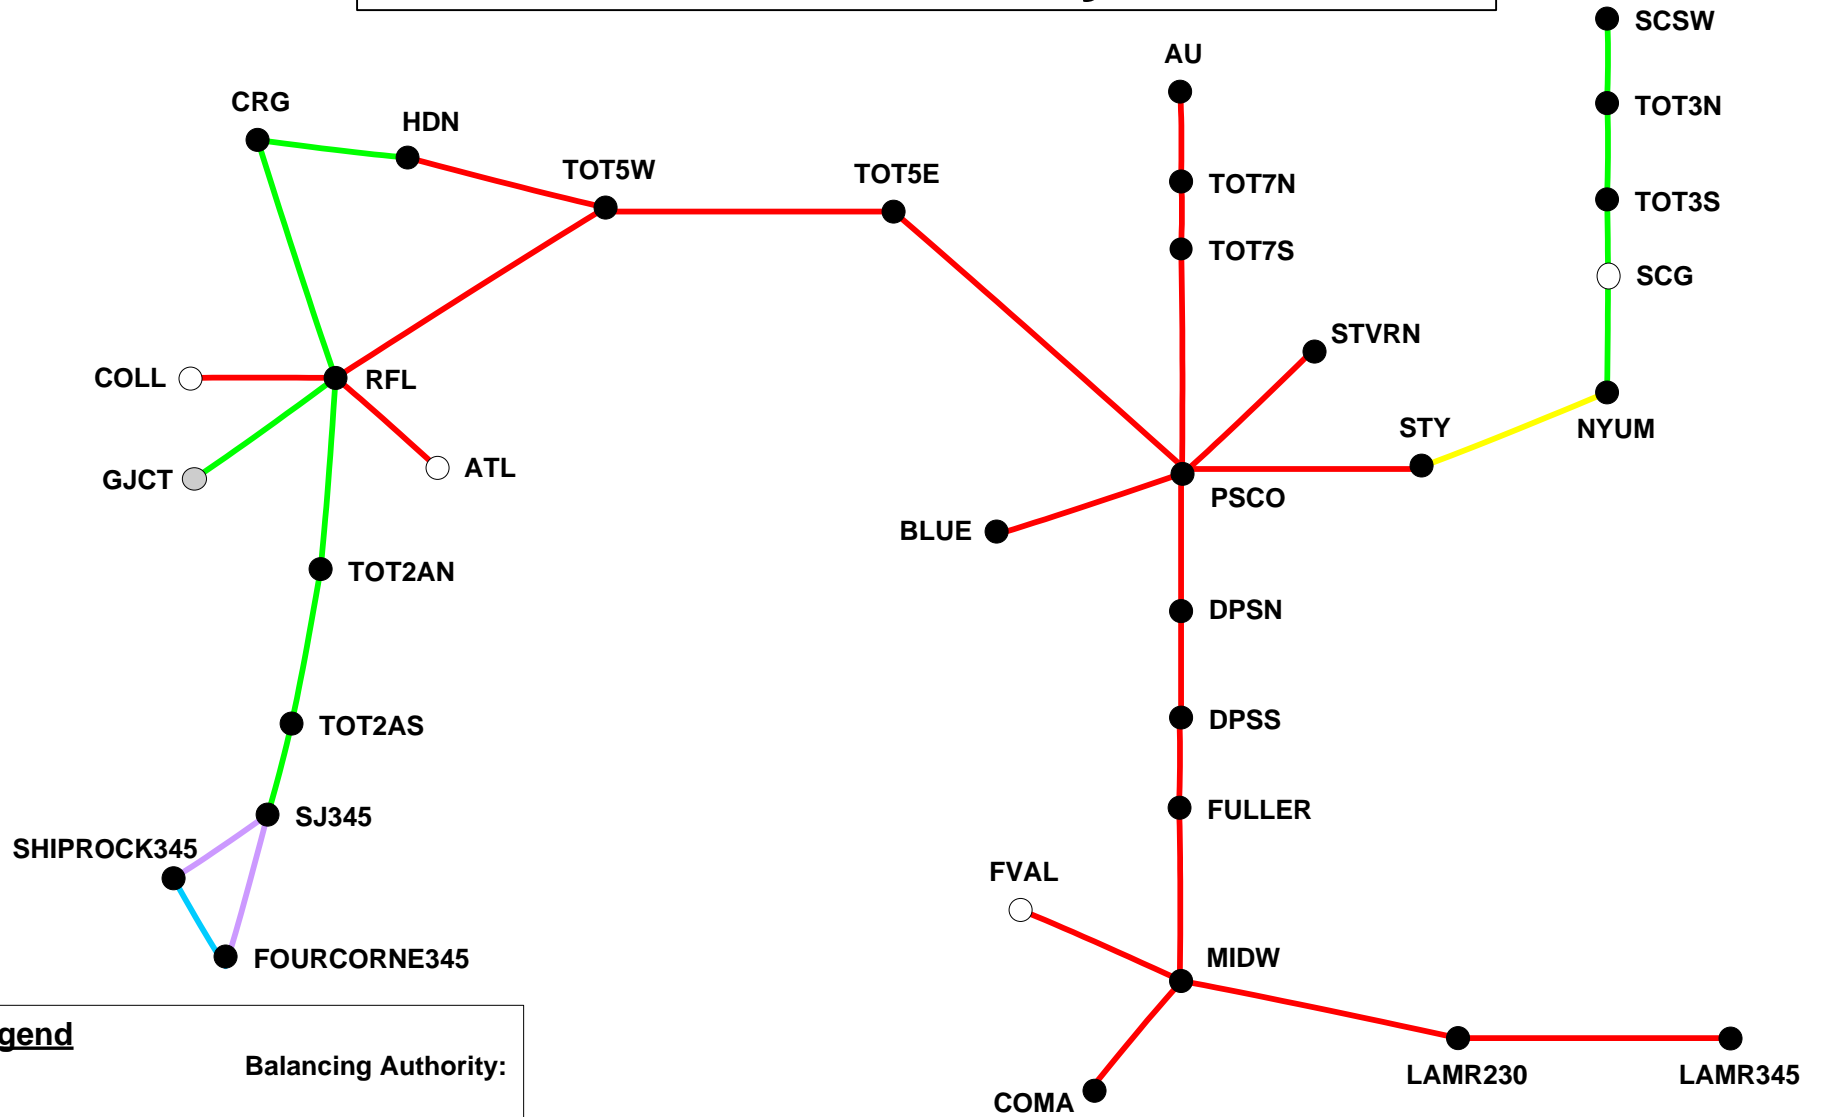

OASIS Transmission System Model

Legend

	POR & POD		PSCO
	POD Only		TSGT
	POR Only		WACM
			WALC
			PNM

Balancing Authority: