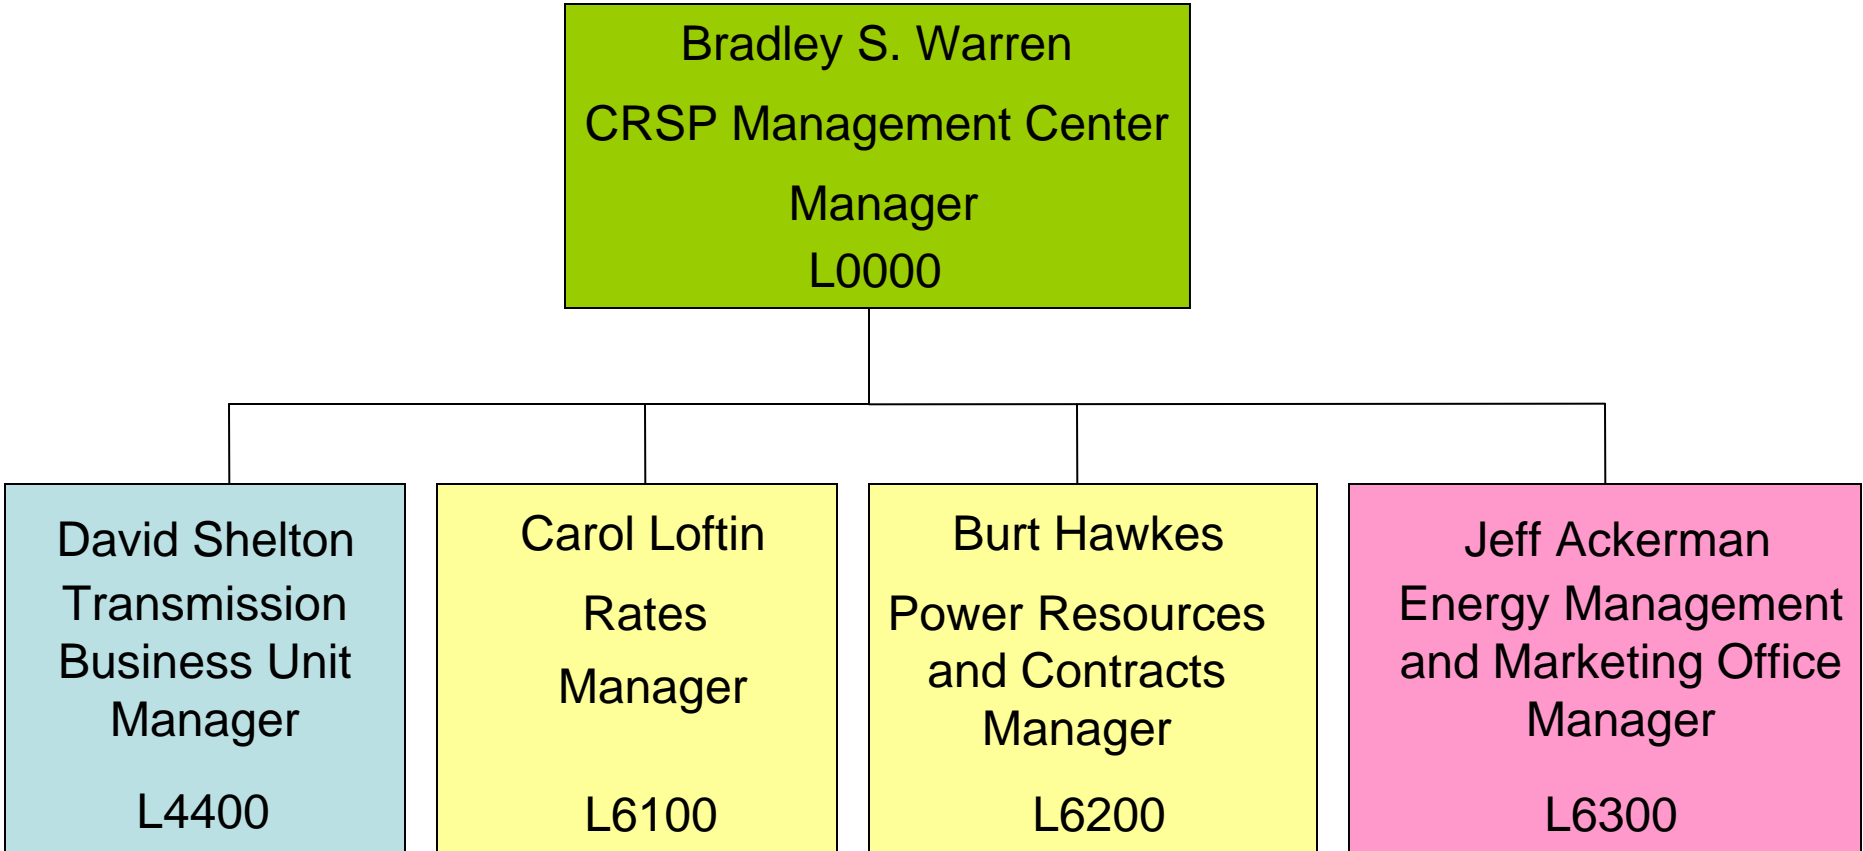

Colorado River Storage Project Region

Legend

- Senior Management
- Transmission Employee
- Shared Services
- Merchant Employee